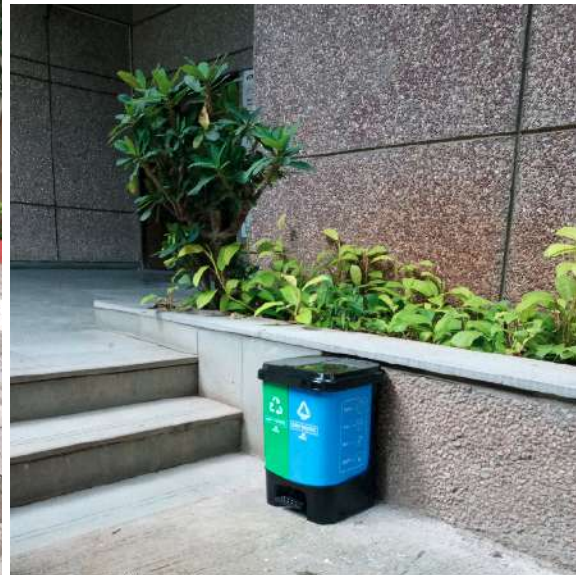

7.1.3 Management of degradable and non-degradable waste

Solid Waste

Wet / Dry waste dustbin in the campus

Biogas

Shredder machine used for composting the dry leaves

Sanitary napkin Incinerator

Liquid Waste Management